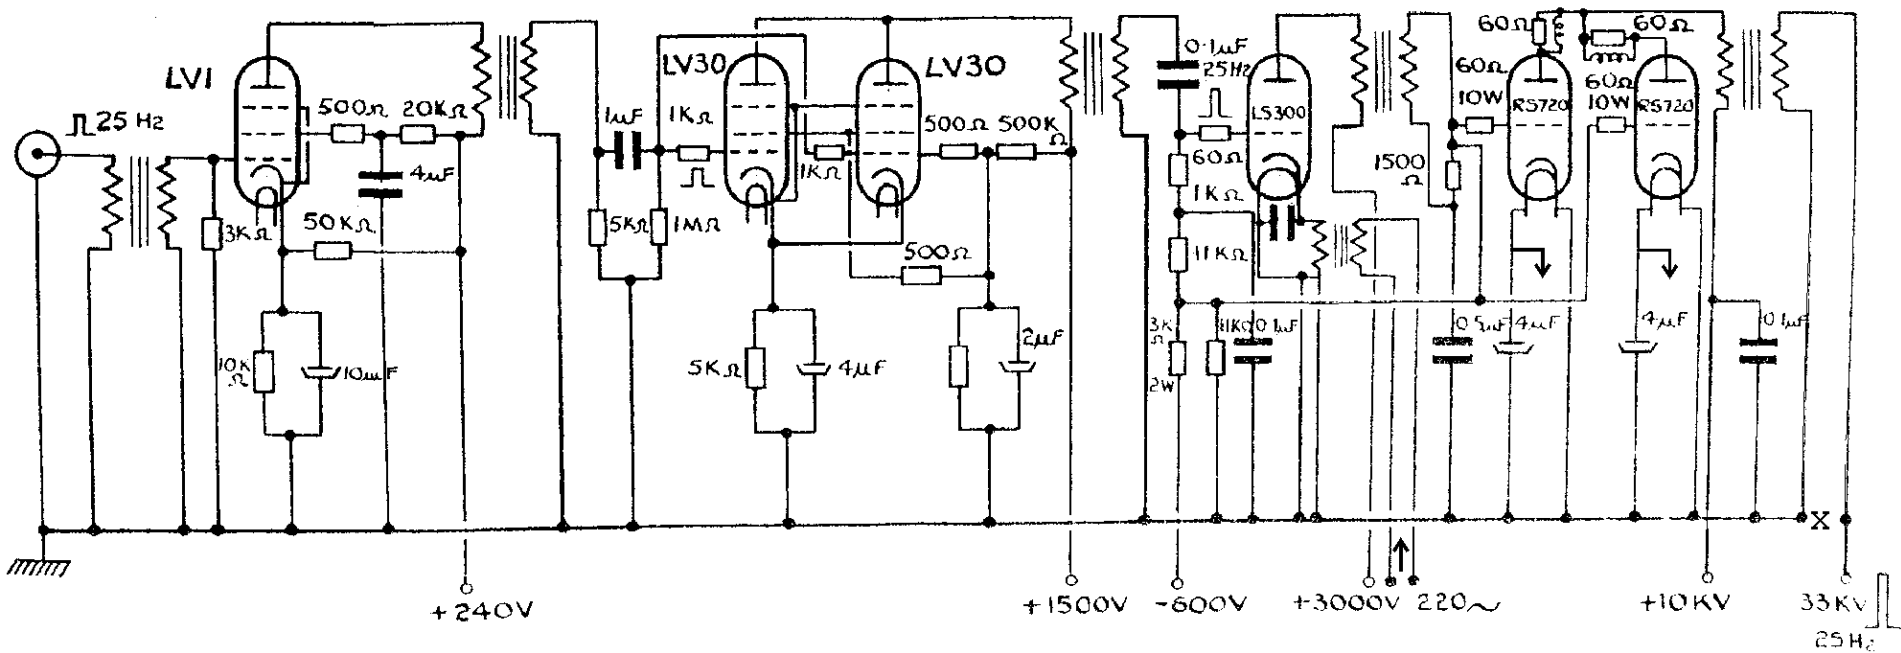

Tastgerät MODULATOR

25 Hz input source is unknown, whether provided by a tuning fork or a R/C oscillator?

FIG. 23
ELEPHANT RADAR ON ROMO.

X shows incorrect interconnection