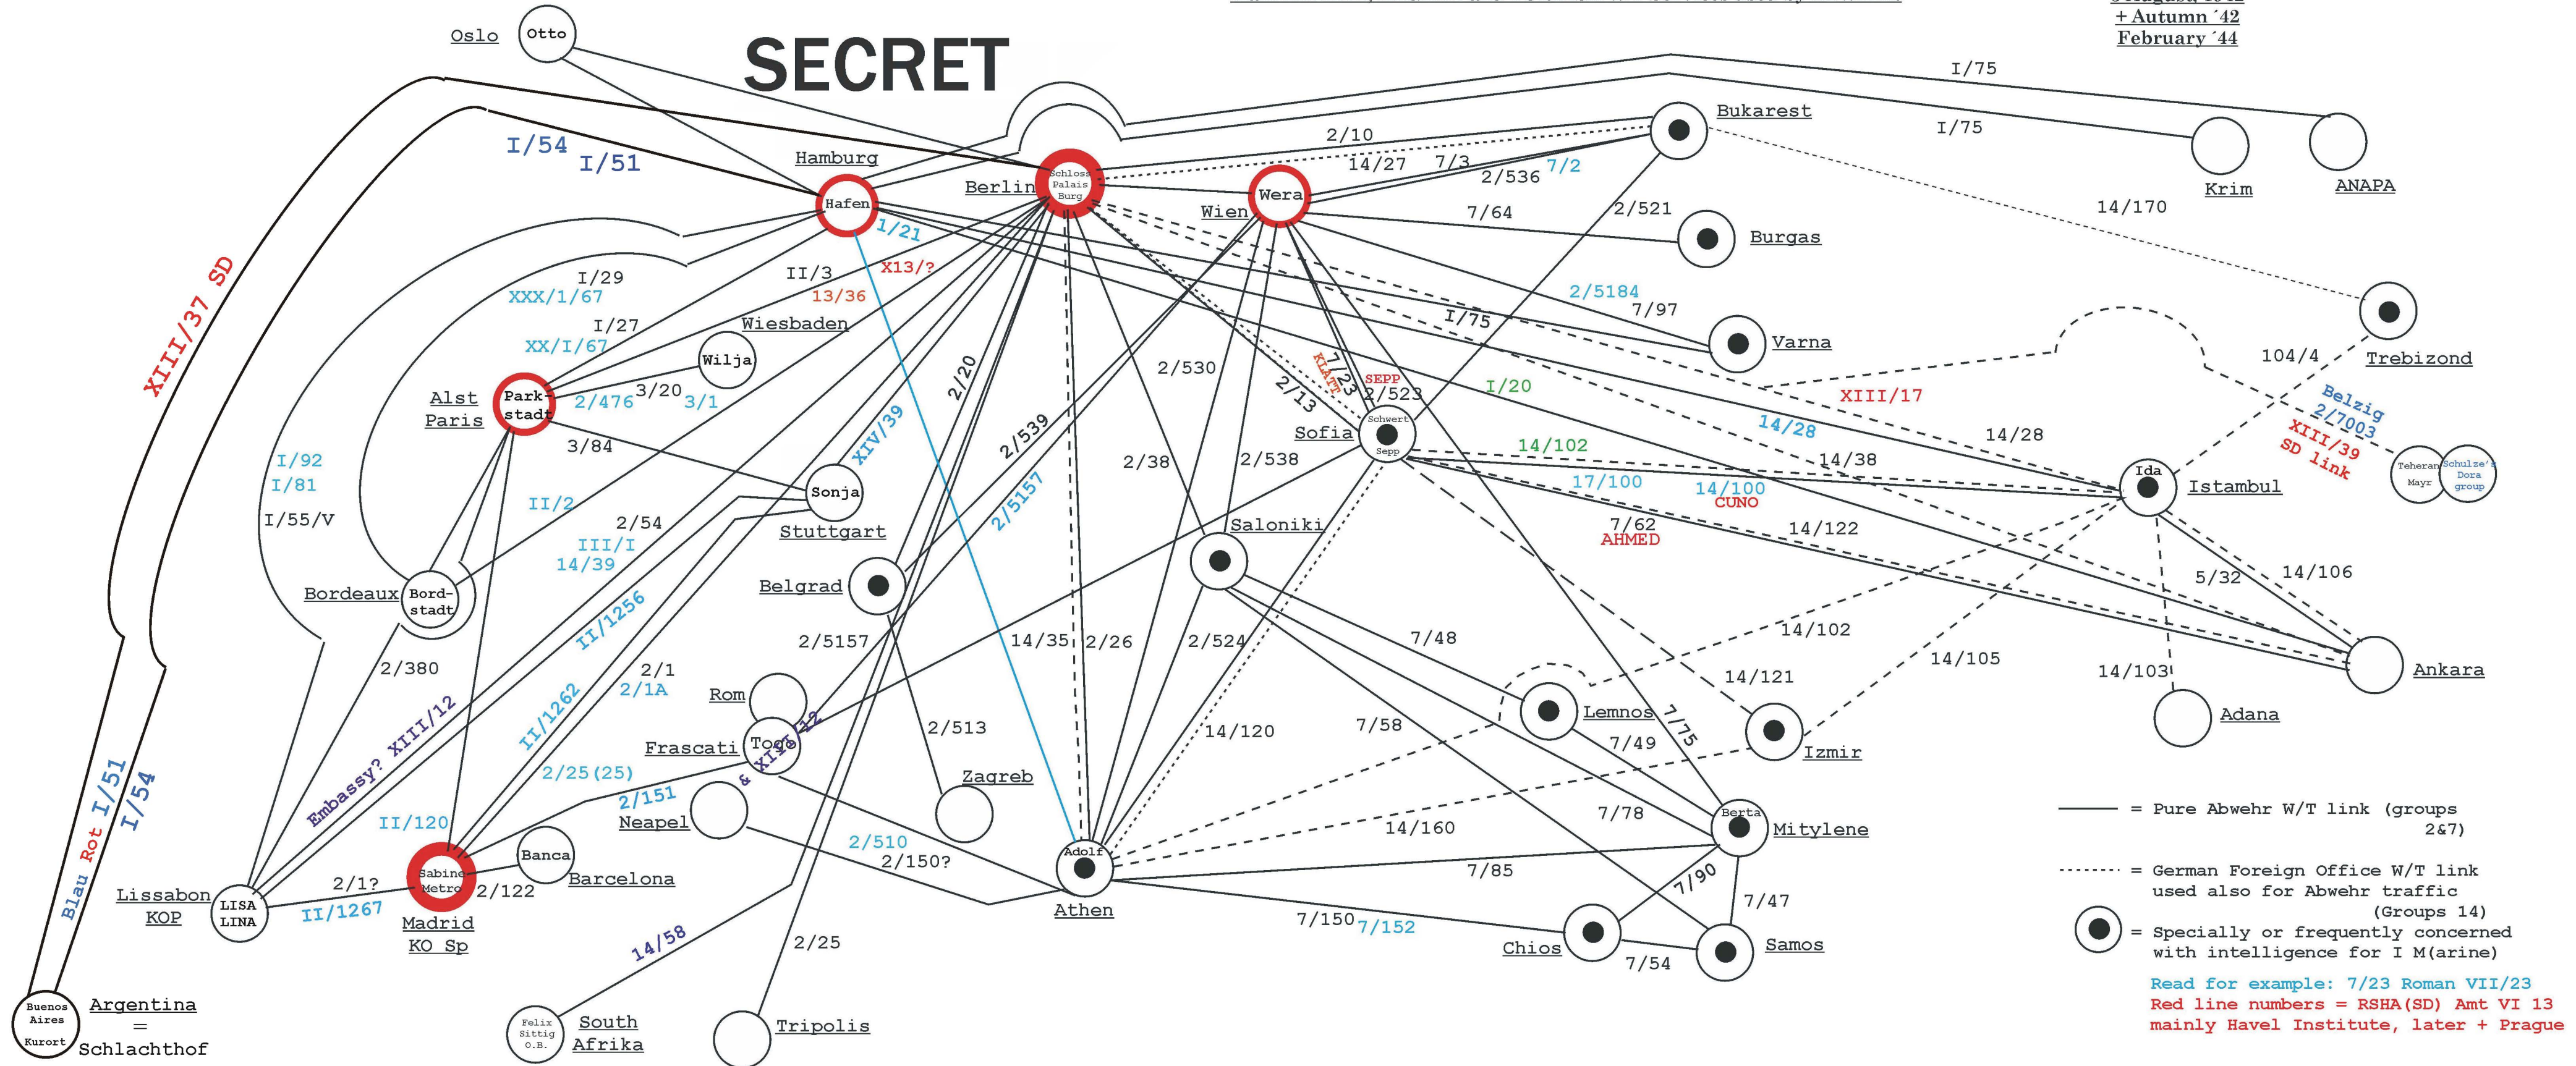

SECRET

— = Pure Abwehr W/T link (groups 2&7)
 = German Foreign Office W/T link used also for Abwehr traffic (Groups 14)
 ● = Specially or frequently concerned with intelligence for I M(arine)
 Read for example: 7/23 Roman VII/23
 Red line numbers = RSHA(SD) Amt VI 13 mainly Havel Institute, later + Prague